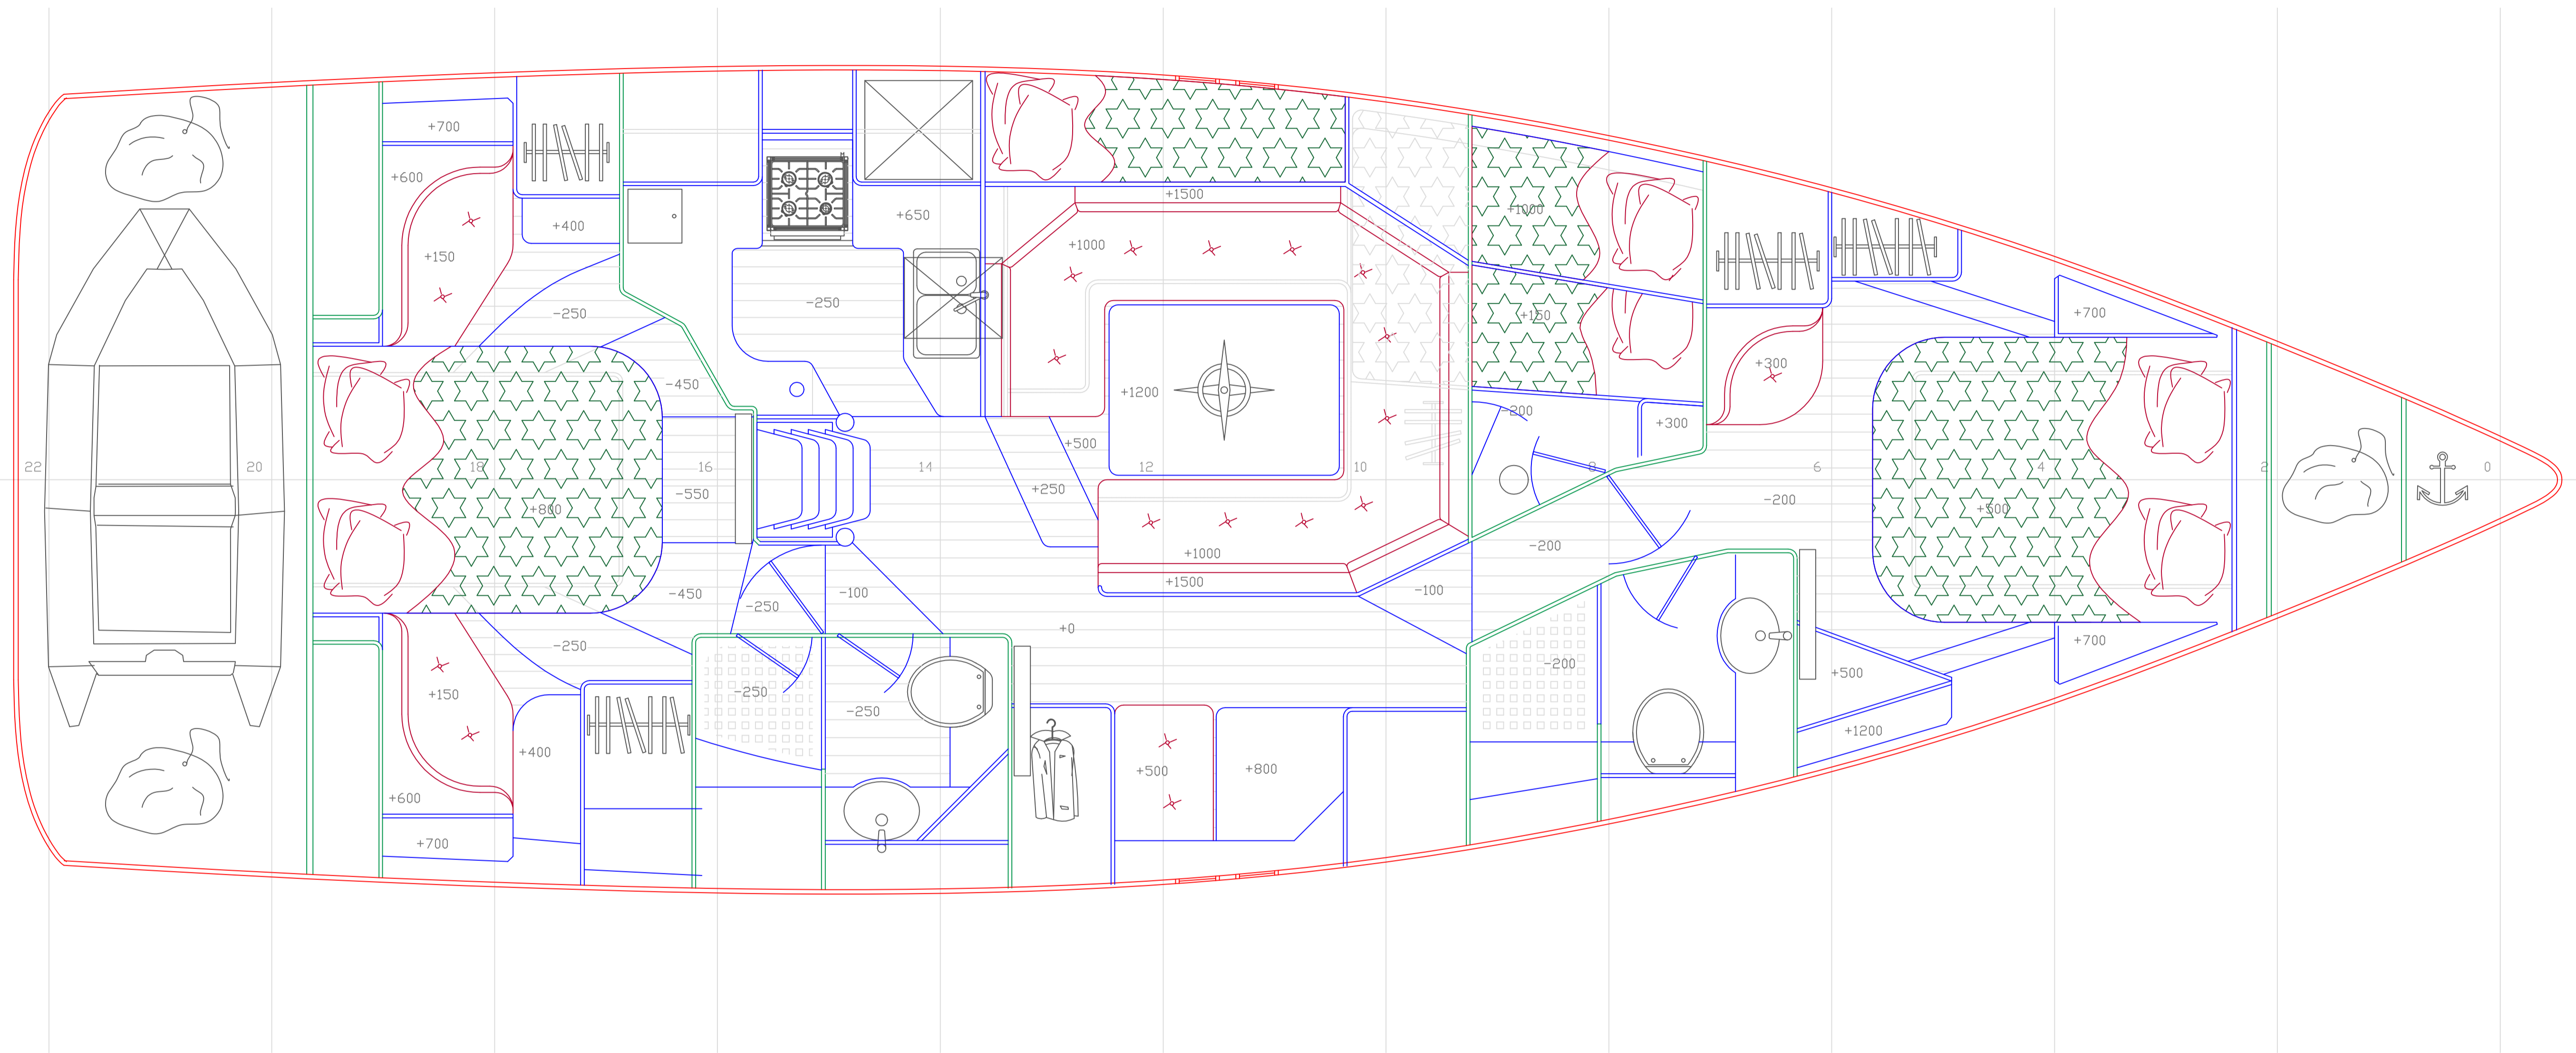

GT47

GT47 PRINCIPAL PARTICULARS

LENGTH OVERALL: 14.279 m 46' 10"
BEAM OVERALL: 4.65 m 15' 3"
WATERLINE LENGTH: 13.485 m 44' 3"
CANOE DRAFT: 0.895 m 2' 11"
FRAME SPACING: 620 mm
TARGET DISPLACEMENT: 18.37 tonnes

tel +44 (0)1730 26 45 48
email info@gtyachts.com
web www.gtyachts.com

GTYACHTS

yacht : GT47
title : General Arrangement

drawing number : GT03001.601	checked by	date
all dimensions in 'mm' unless otherwise stated general tolerance 1.0 mm & 0.5 degree unless otherwise stated		12/01/2020
drawn by : CLC	Scale 1:20 @ A1	Issue D sheet 1 of 1